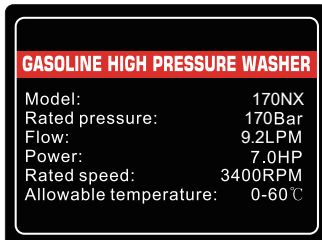

170 NX 汽油高压清洗机

540*450*500mm

GASOLINE HIGH PRESSURE WASHER

UNIT

QTY: 1 PCS

Dimension: 540*450*500 mm

GREAT POWER

COMPACT DESIGN

MULTIPLE USE

GASOLINE HIGH PRESSURE WASHER

202*62mm

磨砂材质

60x60mm

60x35mm

40x20mm

10x25mm

40x20mm

45x12mm

90x46mm

80*60MM

60x30mm

60x25mm

90x46mm

140*30mm

OPERATING INSTRUCTIONS

150*30mm

60x60mm