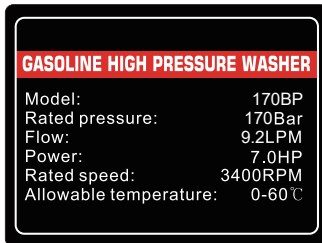

170 BP 汽油高压清洗机

600*460*430mm

GASOLINE HIGH PRESSURE WASHER

GREAT POWER

COMPACT DESIGN

MULTIPLE USE

UNIT
QTY: 1 PCS
Dimension: 600*460*430 mm

202*62mm

磨砂材质

60x60mm

60x35mm

40x20mm

10x25mm

40x20mm

45x12mm

90x46mm

80*40MM

60x30mm

60x25mm

90x46mm

140*30mm

OPERATING INSTRUCTIONS

150*30mm

60x60mm