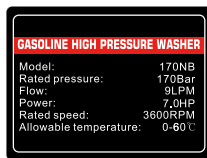

UNIT

QTY: 1 PCS

Dimension: 830X440X535mm

GREAT POWER

COMPACT DESIGN

MULTIPLE USE

GASOLINE HIGH PRESSURE WASHER

PERSONAL TOOL

GASOLINE HIGH PRESSURE WASHER

222*38mm

208*20mm

150*30mm

140*30mm

80X60mm

80X60mm

80x46mm